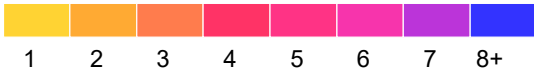

# Anoka County

Fatal and Serious Injury Crashes, 2019-2023

2023 data preliminary: March 25, 2024.

Each hexagon is 0.5 mile across, encompassing approximately 104 acres.