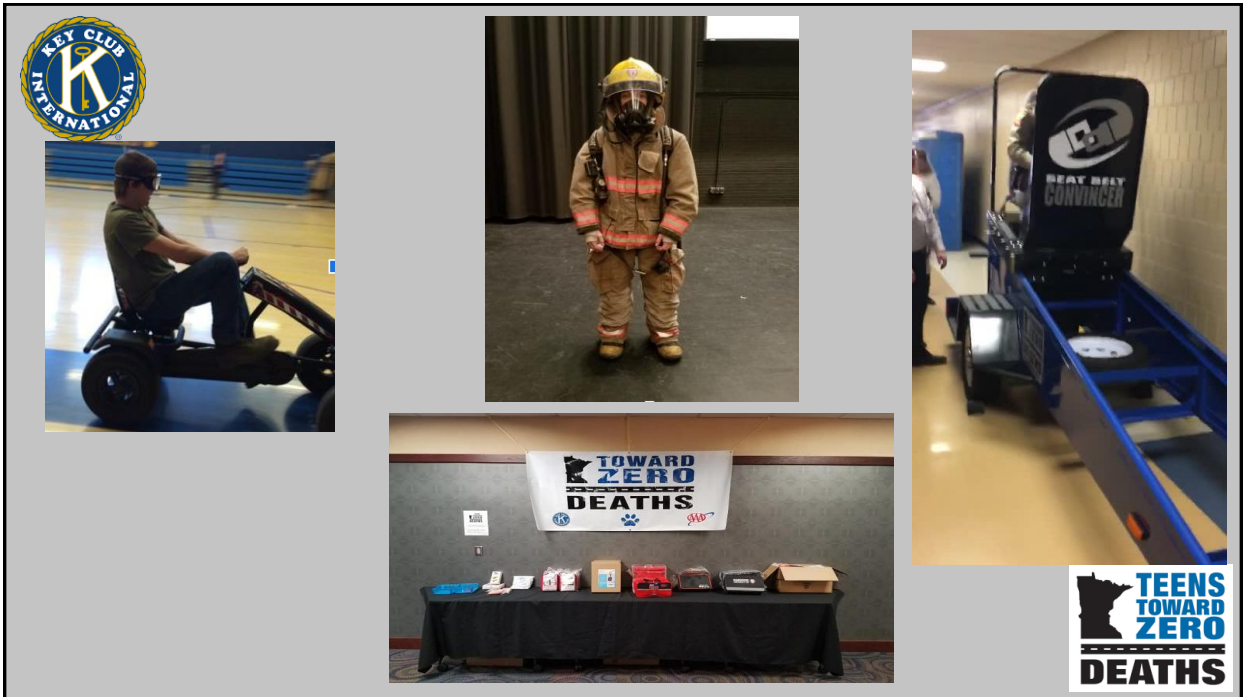

T-TZD

LINCOLN HIGH SCHOOL KEY CLUB

HOW AND WHY DID YOU START AN AWARENESS CAMPAIGN?

Setting Up Displays

Texting/Bus accidents
Created with permission by
Matt Logan and
School District 564

Display provided by Johnson Funeral Home Thief River Falls, MN