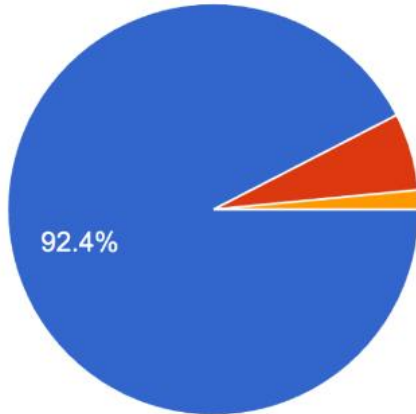

DO YOU THINK MORE SCHOOLS SHOULD INVITE GUEST SPEAKERS TO SHARE PERSONAL STORIES ABOUT ROAD SAFETY?

- Yes
- No
- i am neutral on this