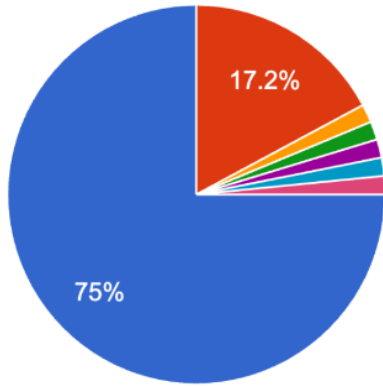

Thinking about the first video, did you feel it was informative about traffic safety?