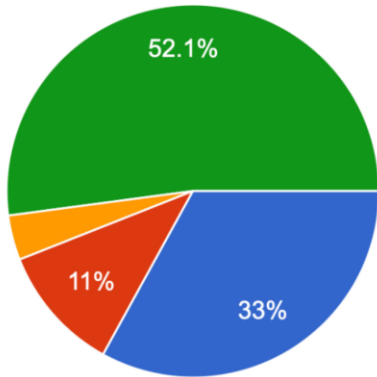

Are you willing to be more aware of your choices while riding or driving in a vehicle?

Did you learn coping strategies to help yourself or someone else with mental health problems?

What do you know about T-TZD?

- T-TZD is a student-led group that aims to keep students safe through awareness of and knowledge of traffic safety and other things like mental he...
- T-TZD is a student-led group that focuses on traffic safety.
- T-TZD is a conference designed to find out what careers students want to pursue in the future.
- I have no idea what T-TZD is.