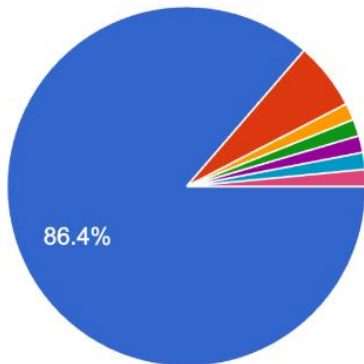

TEENS TOWARD ZERO DEATHS

KEY CLUB INTERNATIONAL

DO YOU THINK MORE SCHOOLS SHOULD INVITE GUEST SPEAKERS TO SHARE PERSONAL STORIES ABOUT ROAD SAFETY?

- Yes
- No
- i am neutral on this

DO YOU FEEL THIS WAS A GOOD USE OF YOUR TIME?