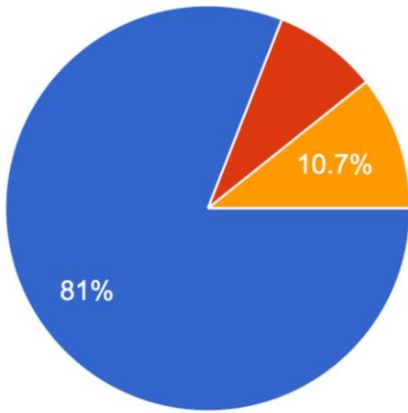

Could your school benefit from awareness weeks about distracted driving and mental health?