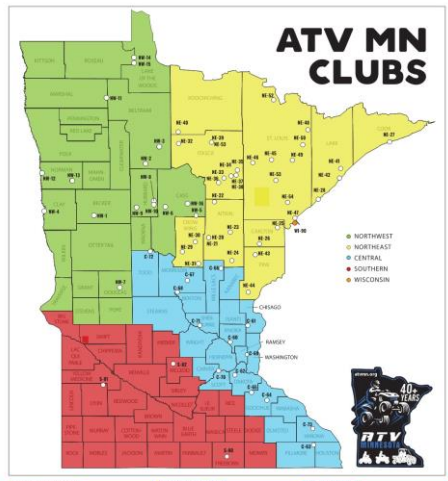

ATV MN CLUBS